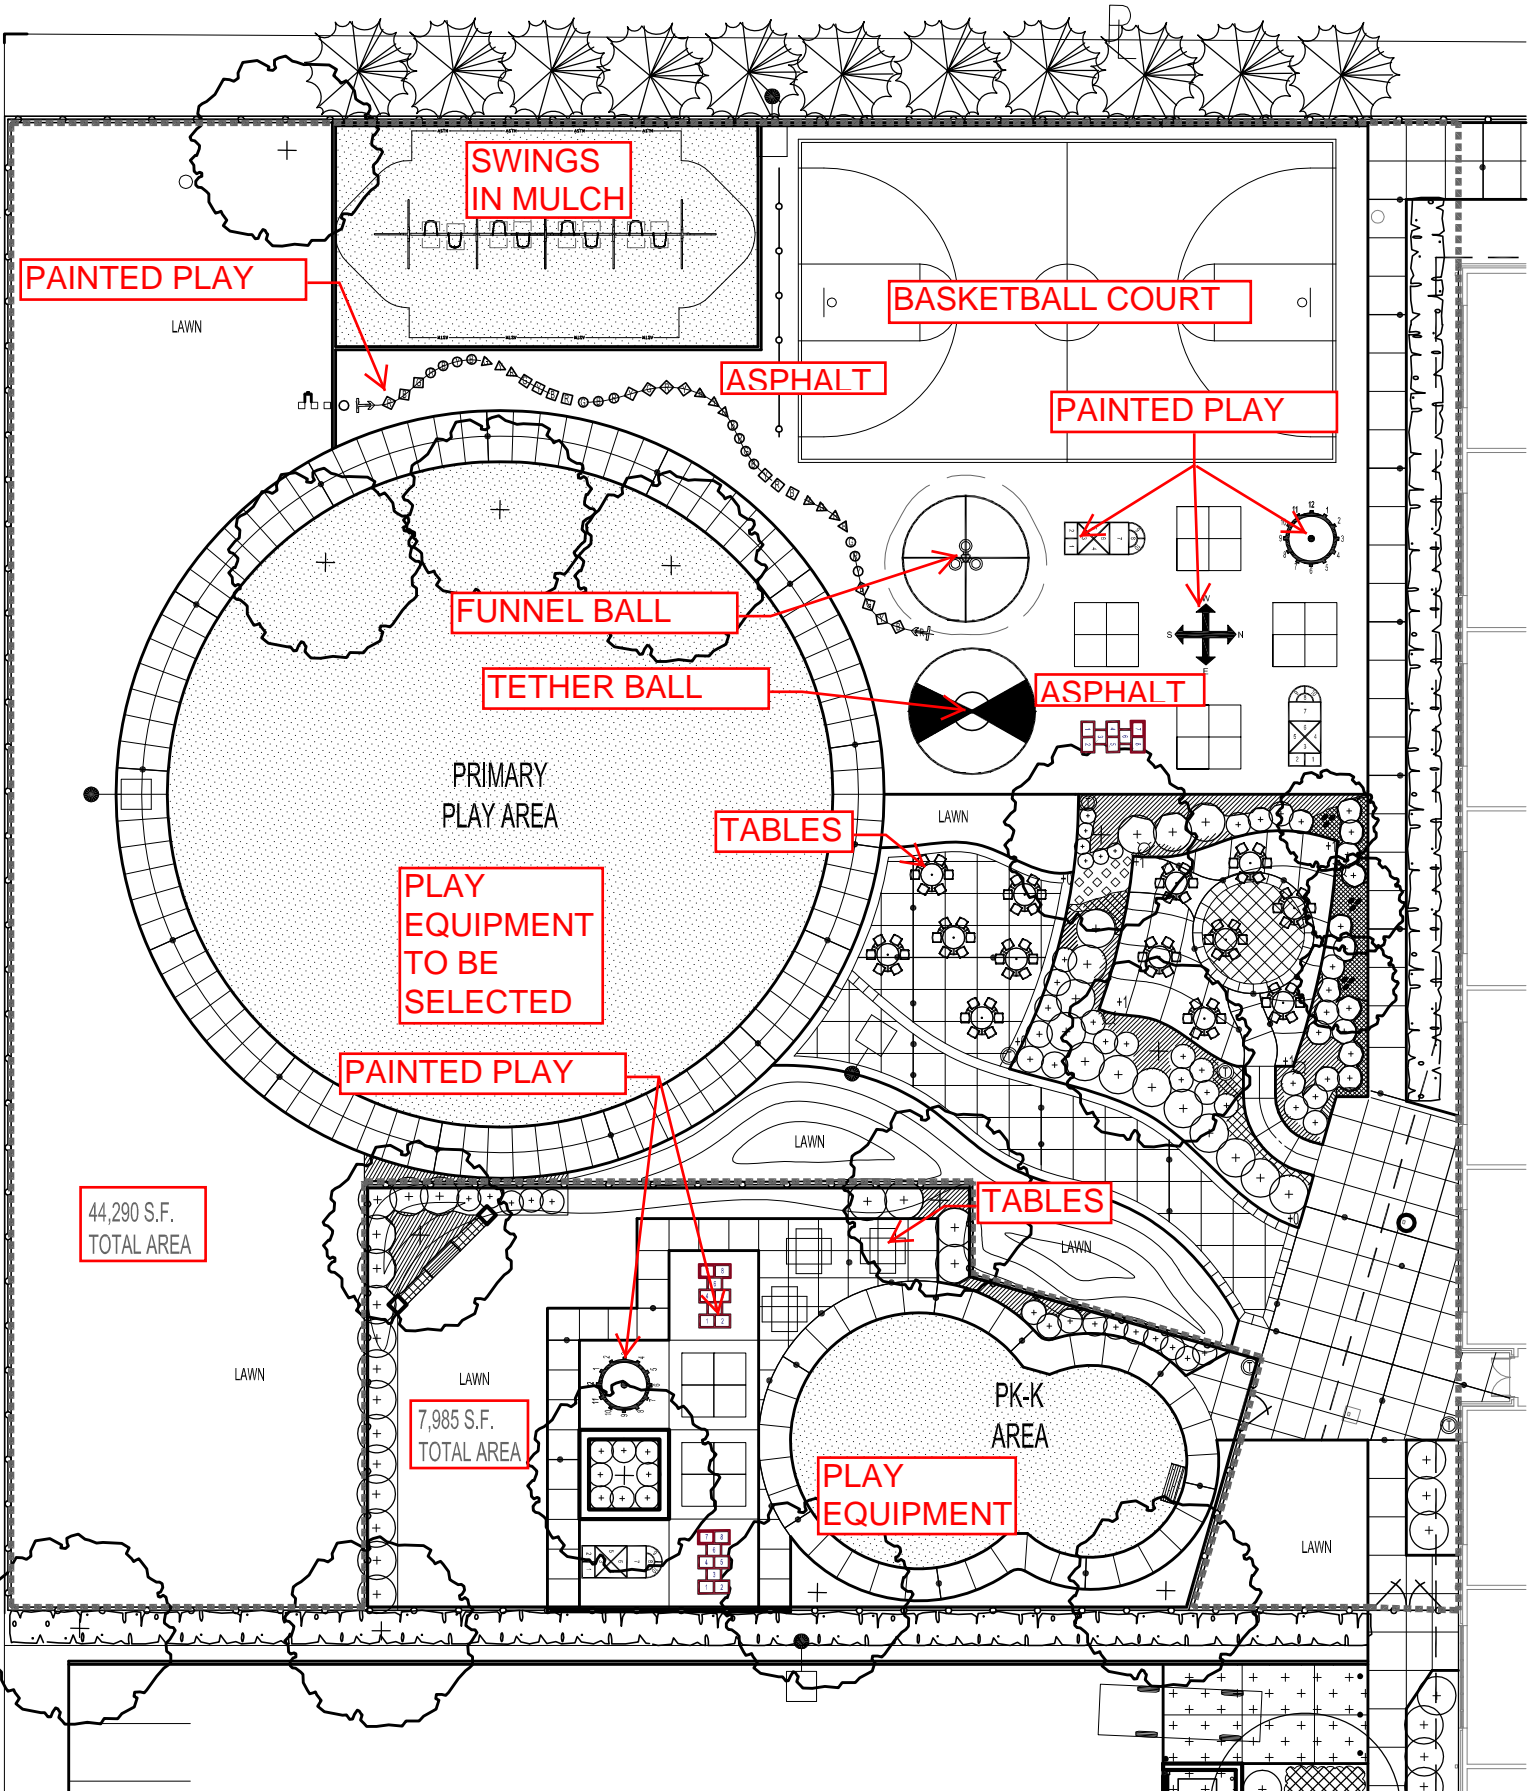

PROPERTY LINE

PAINTED PLAY

SWINGS
IN MULCH

BASKETBALL COURT

ASPHALT

PAINTED PLAY

FUNNEL BALL

TETHER BALL

ASPHALT

TABLES

PLAY
EQUIPMENT
TO BE
SELECTED

PAINTED PLAY

44,290 S.F.
TOTAL AREA

TABLES

7,985 S.F.
TOTAL AREA

PK-K
AREA
PLAY
EQUIPMENT